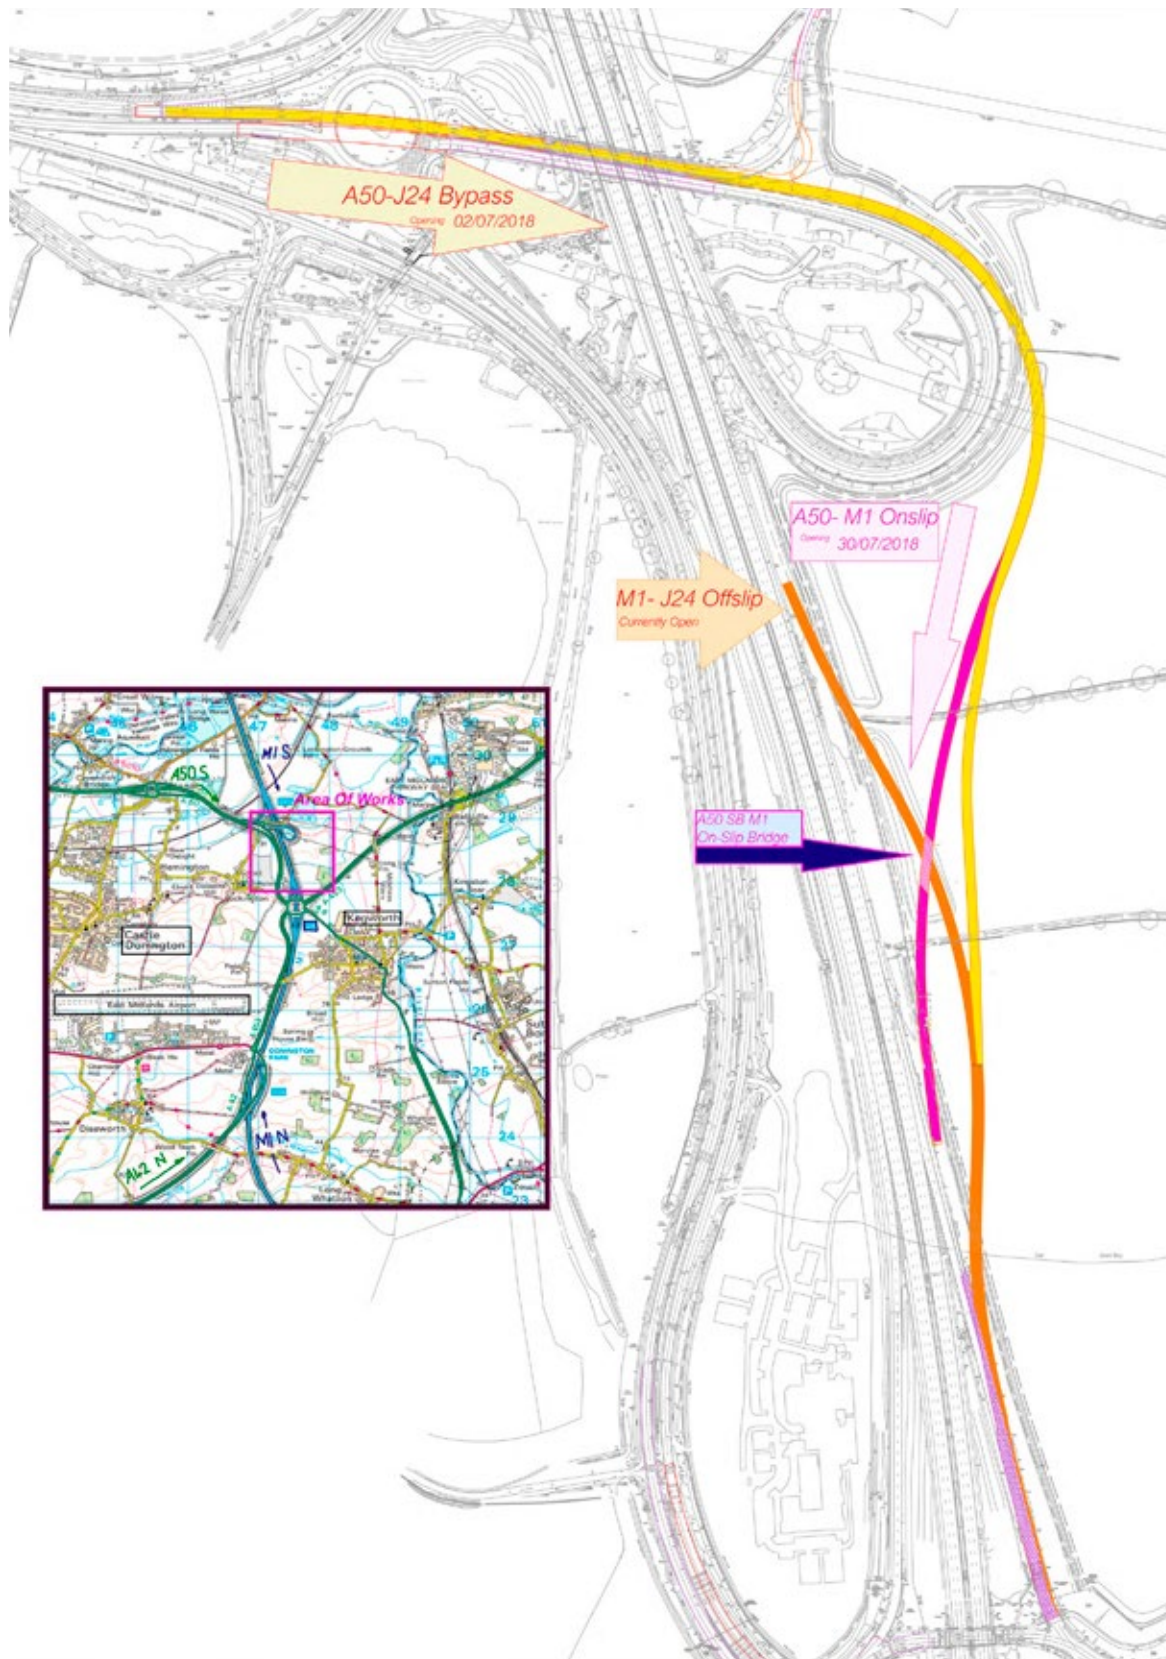

# A50 - J24 CONNECTION

JULY 2018

This is an indicative plan, for up-to-date traffic information please visit traffic England's web page for precise traffic information; [trafficengland.com](http://trafficengland.com) or [roadworks.org](http://roadworks.org). To contact Winvic construction team please email: [emg-enquiries@winvic.co.uk](mailto:emg-enquiries@winvic.co.uk)